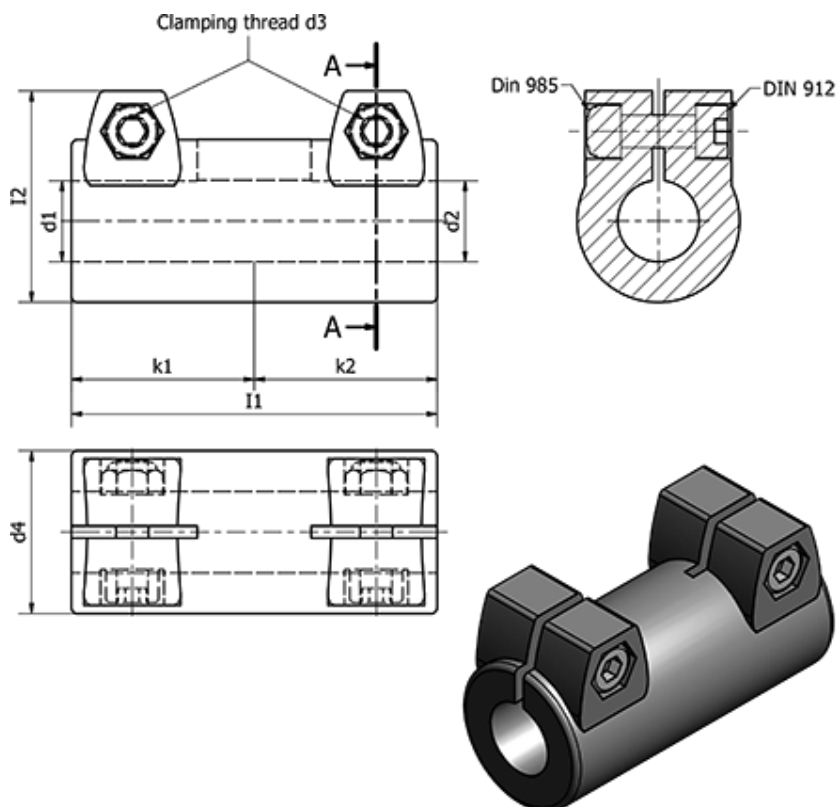

Article number: 20242B40B402BL

Description: E+G Connecting tubes - GN 242-B40-B40-2-BL

## Measures

Clamping kit for d3 = GN 911-M10-50

d1 = B40  
 d2 = B40  
 d3 = M10  
 d4 = 65  
 I1 = 140  
 I2 = 77.5  
 k1 = 70

k2 = 70  
 Weight (g) = 940